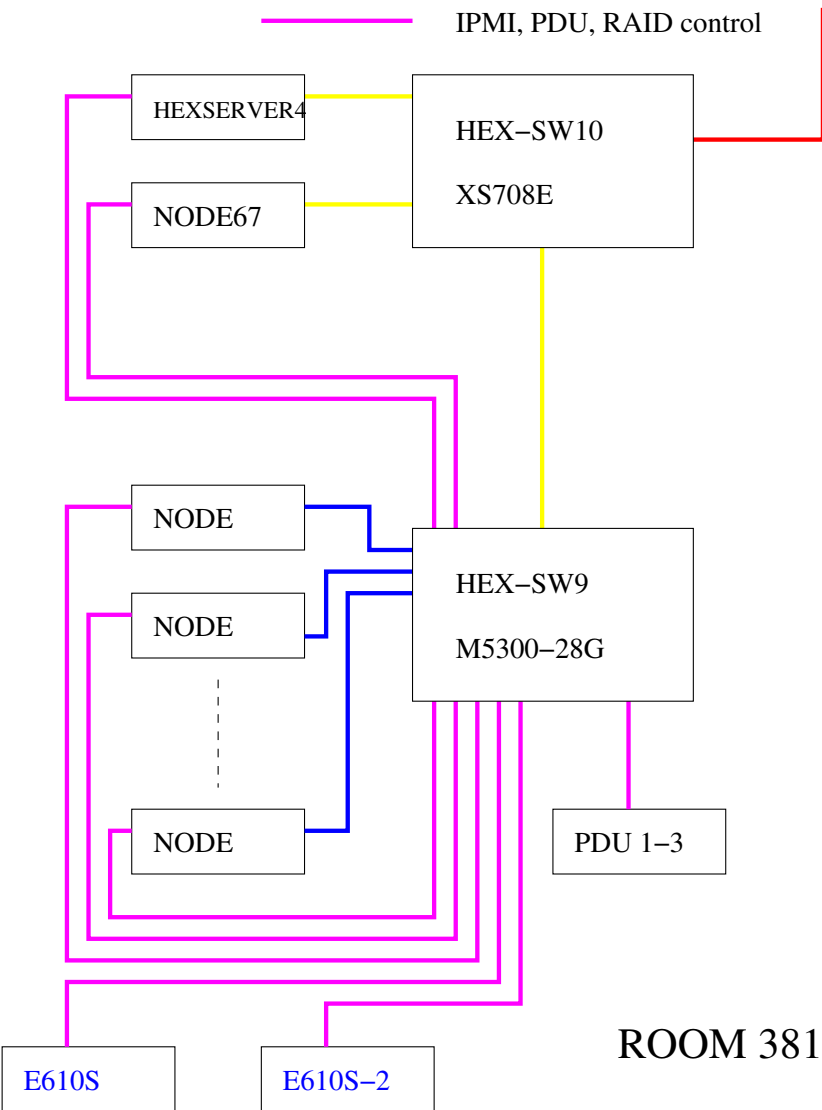

HEX FARM NETWORK SETUP.

ROOM 381

ROOM 333