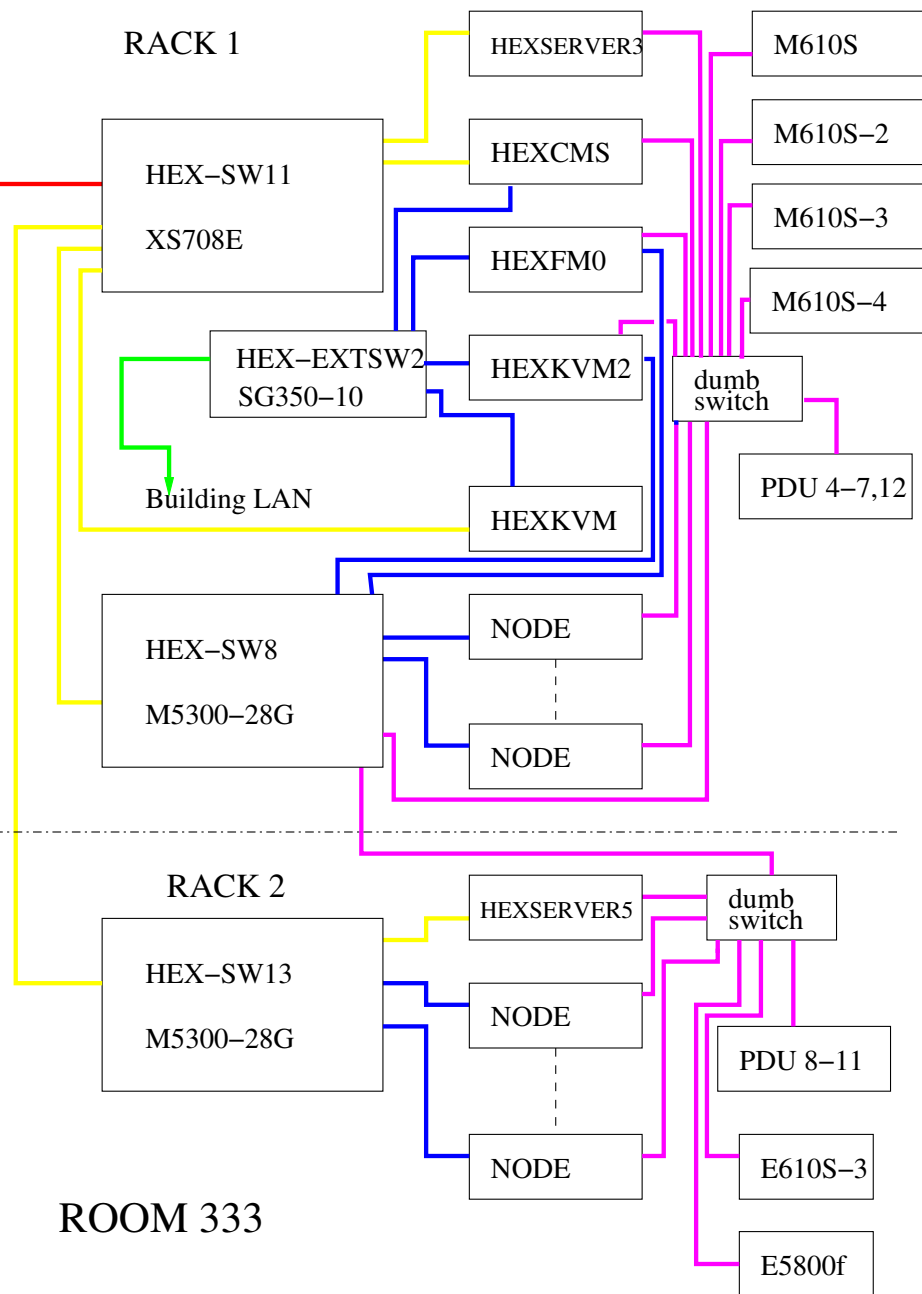

HEX FARM NETWORK SETUP.

ROOM 381

ROOM 333